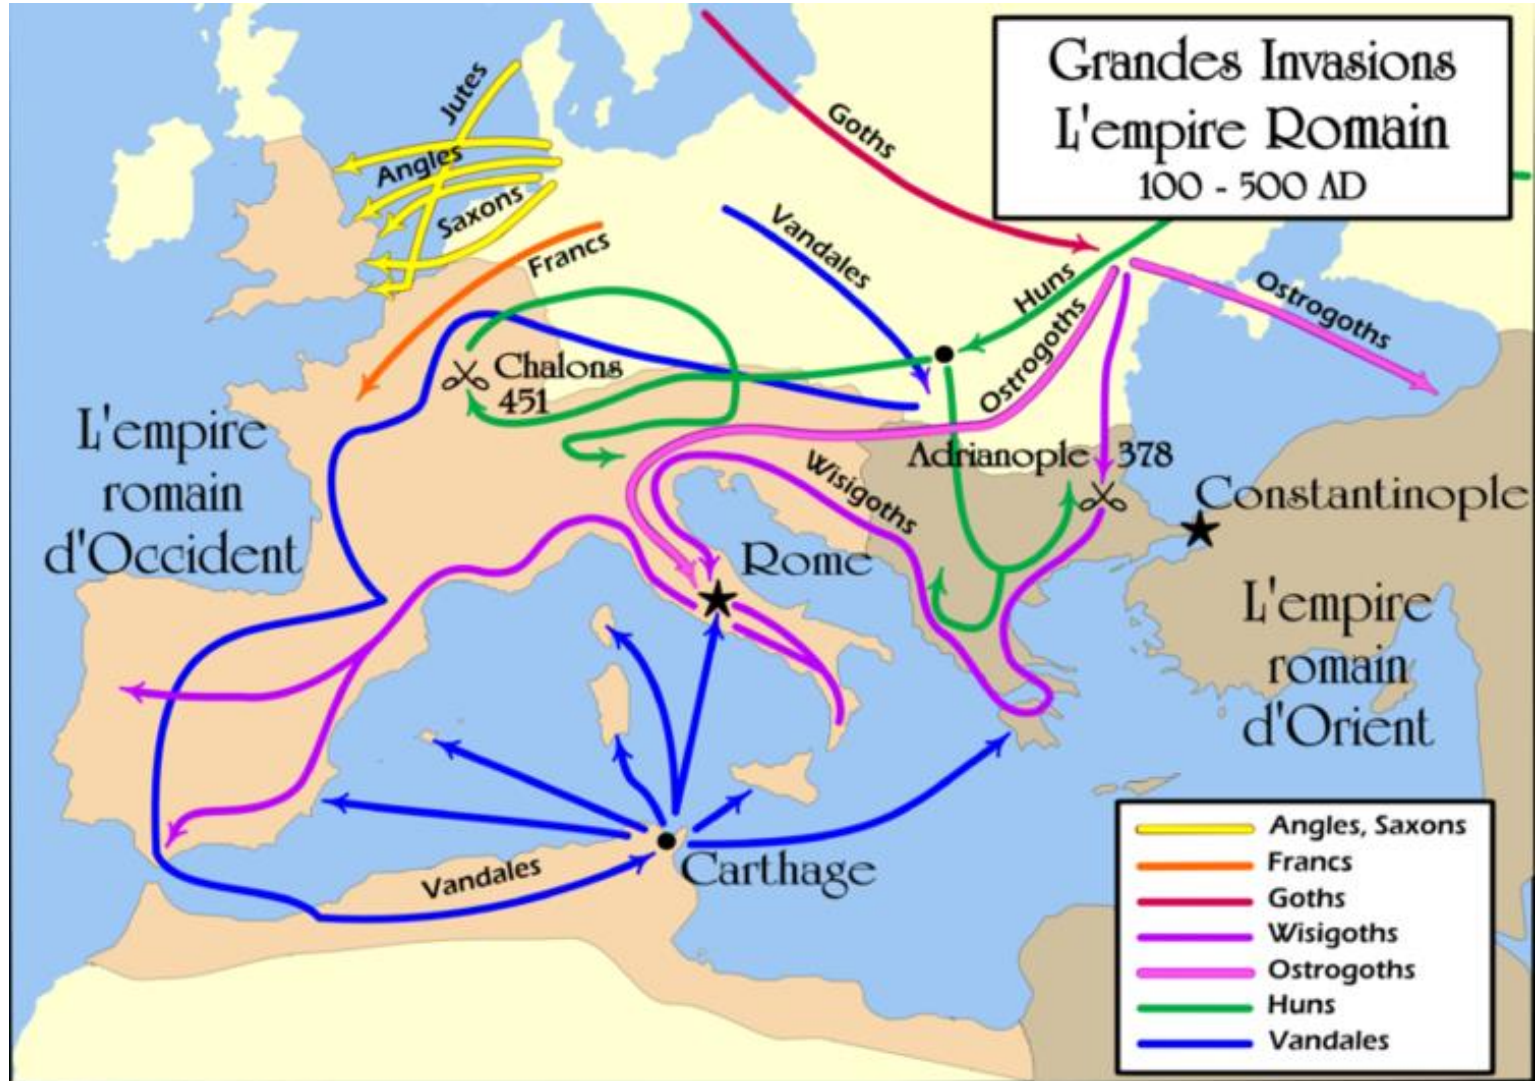

# **Europe and the Near East in the Middle Ages**

**Theme 5**

**Andrii Pastushenko**

**PhD in Historical Sciences, associative professor**

# Large-scale migrations

# The 5<sup>th</sup> to 7<sup>th</sup> centuries migration of *Sclaveni* and *Antae*

**Samo's  
state**

**Kyivan  
Rus  
(† 988)**

**Great  
Moravia  
(† 852)**

**Bulgaria  
(† 864)**